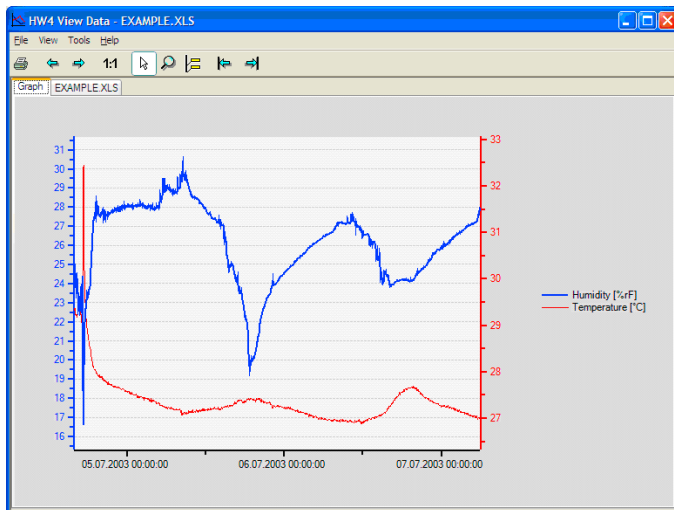

rotronic
MEASUREMENT SOLUTIONS

THE APPLICATIONS

Why you feel uncomfortable in certain climates?

People work more effectively in comfortable conditions. Equipment is more reliable when the climate is controlled. Sick days and accidents have been shown to be reduced when humidity and temperature are maintained within the comfort ranges (40...60 %rh and 20...25 °C).

The HygroWin is the perfect tool for the measurement of conditions in modern environments. It connects to your PC to provide a display of the current conditions and allows you to record data for later review. HygroWin can even convert the measured values into other humidity parameters such as dew point, wet bulb and moisture content.

Viewing measured values

Simple and user-friendly; HygroWin data is presented in both graphic and numerical forms, both for live and recorded data. Data can be stored on any PC drive, including network locations.

Technical data for the HygroWin

Measuring range	0...100 %rh / -40...+85 °C
Accuracy	± 2 %rh / ±0.3 K (@ 23 °C)
Cable length	3 m
Probe dimensions	D = 15 mm, L = 110 mm
Connection	USB
Power supply	Via USB cable